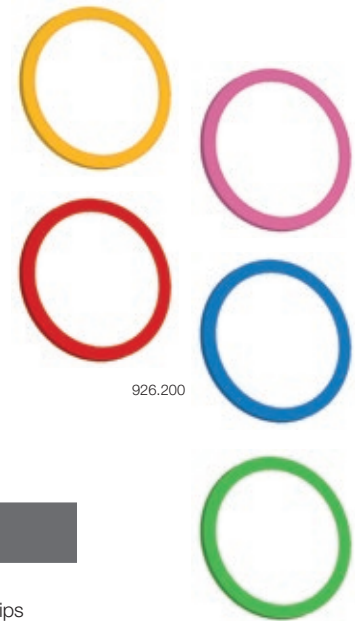

**Dimensions (H x Ø)**  
50 x 68 mm

**Installation depth**  
45 mm

**Material**  
Plastic

**Socket colour**  
Black

**Colour variants**

#				
<b>PIX power strip incl. 2 decorative rings (black and white)</b>				
Power input: 0.2 m cable and GST18 plug				
926.000	1			
926.002		1		
926.004			1 (T13)	
926.006				1 (3.15 A)
<b>PIX power strip incl. 3 decorative rings (black, white and stainless steel look)</b>				
Power input: 2.0 m cable with end sleeves and mounting plug, included				
926.001	1			
926.003		1		
926.005			1 (T13)	
926.007				1 (13 A)

**PIX decorative rings**  
 available in **eight colour**  
 variants.

**PIX classic decorative ring set** | Colourful decorative ring set for interchanging on already present PIX power strips

926.200	1 x melon yellow (RAL1028) 1 x traffic red (RAL3020) 1 x yellow green (RAL6018) 1 x sky blue (RAL5015) 1 x heather violet (RAL4003)
---------	---